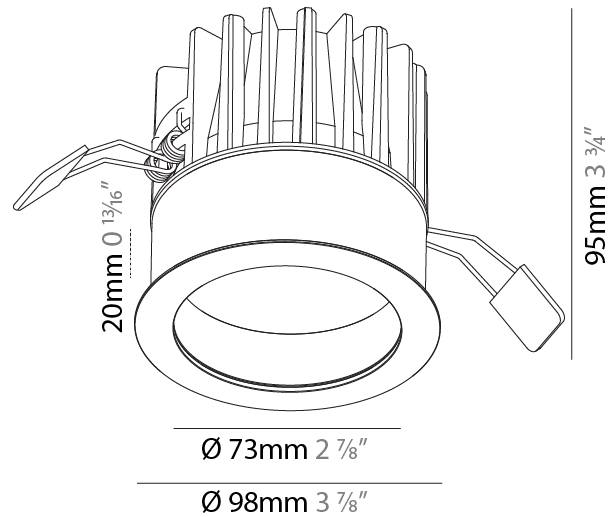

GENERAL

Series: Oiko
Subseries: Oiko Comfort
Brand: Prolicht
Division: Architectural
Mounting Type: Recessed
Mounting Location: Ceiling
Subcategory: Downlight

PHYSICAL

Shape: Round
Diameter (mm): 98
Diameter (in): 3 7/8
Height (mm): 95
Height (in): 3 3/4
Ceiling Thickness (mm): 10 / 12.5 / 15
Ceiling Thickness (in): 3/8 or 1/2 or 9/16
Min. Recessing Depth (mm): 110
Min. Recessing Depth (in): 4 1/16
Light Distribution: Downlight
Weight (kg): 0.452
Weight (lbs): 1
Fixture Finish: SSR / BKV / CWI / CRY / HAB / UFT / ITA / RUA / FTG / MYG / LOD / PUS / FRO / FUP / KIA / POP / BLS / SPG / MEY / GOH / GUM / CHC / COM / ABZ / JAG / OBR / MOS / ROR
Fixture Material: Aluminum Die Cast
Cut-out Measurements: D. - 92mm / 3 5/8"

ELECTRICAL

Lamp Type: LED (Zhaga Standard)
Input Wattage (W): 20.9
Total Output Wattage (W): 18.7
Dimming: Tri-Mode (Non-Dimming and Phase Dimming (120Vac only) and 0-10V Dimming)
Driver Included: No
Driver Location: Recessed Housing
Driver Type: Constant Current - Universal
Housing: See components
Input Voltage (V): 120 - 277
Constant Current (MA): 500

LED

Number of LEDs: 1
Color Temperature (°K): 2700 / 3000 / 3500 / 4000
Max. Delivered Lumen (lm): 1630 / 1670 / 1754 / 1790
Nominal Lumen (lm): 2360 / 2420 / 2548 / 2600
CRI: >90 CRI
Lamp Life (hrs): 50000

OPTICAL

Reflector°: 18 / 26 / 40

RATINGS AND CERTIFICATIONS

Certified By: Certified for North American Standards
IP rating: IP20